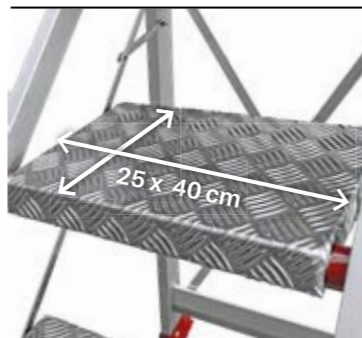

ART. ITEM	N° GRADINI N° OF RUNGS	PESO (kg) WEIGHT (kg)	A (cm)	B (cm)	C (cm)	D (cm)	E (cm)	F (cm)	G (cm)	H (cm)
SGP02	2	7	230	/	50	81	88	50	65	18
SGP03	3	9	255	/	75	106	122	50	92	18
SGP03.P	3	11	253	63	73	90	169	56	137	18
SGP04	4	13	278	63	98	110	197	57	161	18
SGP05	5	15	303	63	123	131	225	59	186	18

**faraone**

**Ampi gradini ad alta resistenza.**  
Wide high-resistance steps.

**Piano antiscivolo 25x40 cm e montante ergonomico.**  
Professional anti-slip platform 25x40 cm and ergonomic upright.

**Pratica e robusta vaschetta portaoggetti.**  
Practical and sturdy storage tray.