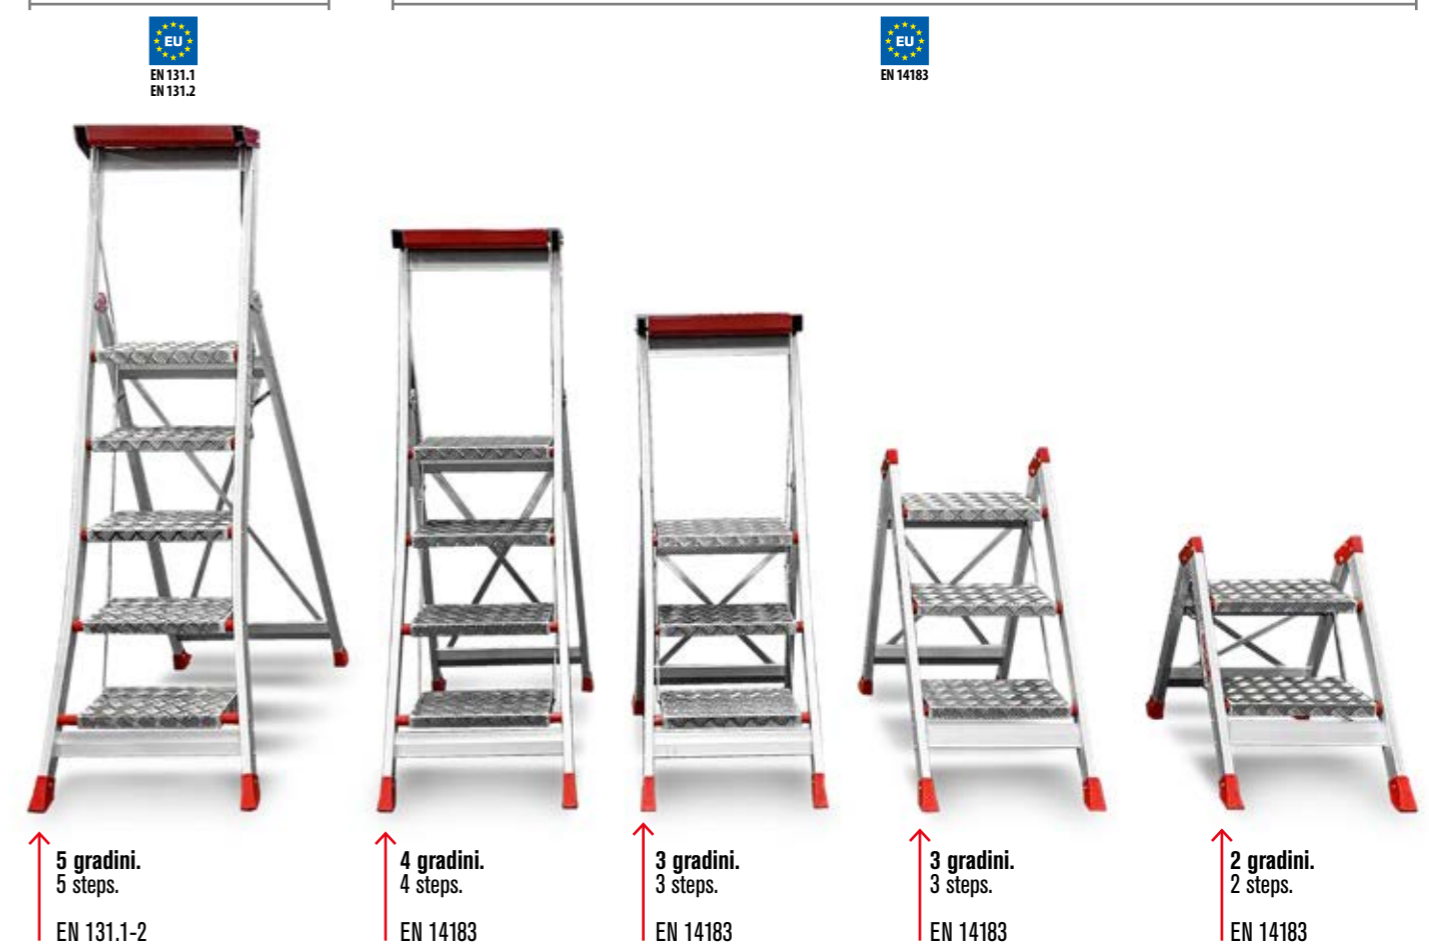

**SGP**

Scabello professionale in alluminio anodizzato e gradini in alluminio mandorlato.  
Silver anodized aluminium professional step ladder with checkered steps.

Specifiche tecniche / Technical specifications

ART. ITEM	N° GRADINI N° OF RUNGS	PESO (kg) WEIGHT (kg)	A (cm)	B (cm)	C (cm)	D (cm)	E (cm)	F (cm)	G (cm)	H (cm)
SGP02	2	7	230	/	50	81	88	50	65	18
SGP03	3	9	255	/	75	106	122	50	92	18
SGP03.P	3	11	253	63	73	90	169	56	137	18
SGP04	4	13	278	63	98	110	197	57	161	18
SGP05	5	15	303	63	123	131	225	59	186	18

**faraone**

**Ampi gradini ad alta resistenza.**  
Wide high-resistance steps.

**Piano antiscivolo 25x40 cm e montante ergonomico.**  
Professional anti-slip platform 25x40 cm and ergonomic upright.

**Pratica e robusta vaschetta portaoggetti.**  
Practical and sturdy storage tray.

Optional

**Gancio porta scala.**  
Wall hanger.

Ricambi / Spare parts

**Kit tappi SGP (4 pz)**  
Kit with 4 feet for SGP (4 units)

**Chiusa occupa poco spazio ed è agevole per gli spostamenti.**  
When closed, it takes up little space and it is easy to move around.