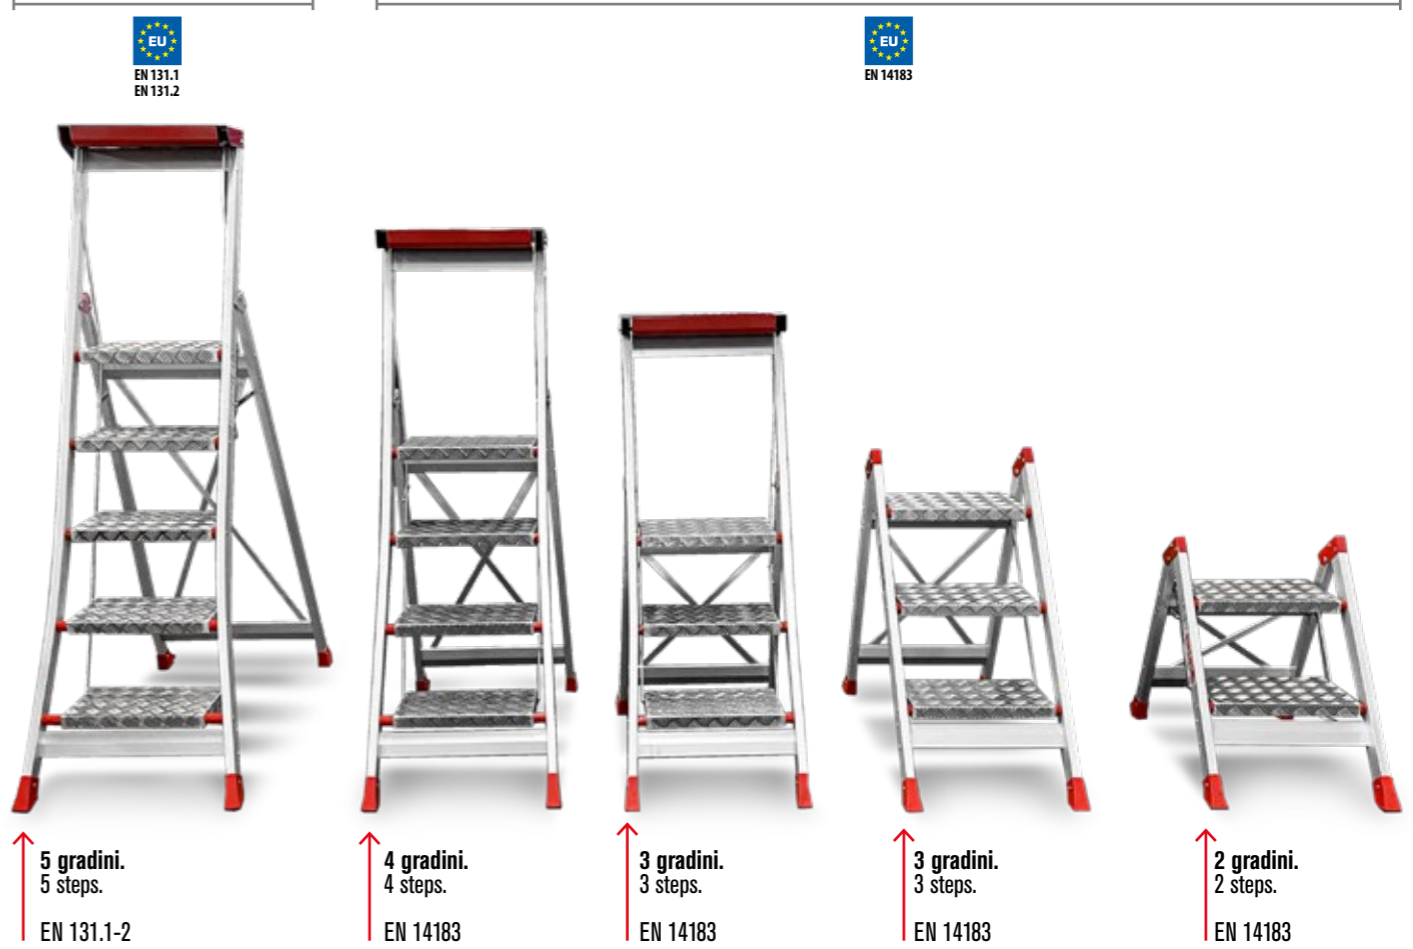

**SGP**

Scabello professionale in alluminio anodizzato e gradini in alluminio mandorlato.  
Silver anodized aluminium professional step ladder with checkered steps.

**50.000**  
cicli/cycles  
USO PROFESSIONALE  
PROFESSIONAL USE

LE IMMAGINI SONO FORNITE AL SOLO SCOPO ILLUSTRATIVO E NON COSTITUISCONO ELEMENTO CONTRATTUALE  
THE IMAGES ARE PROVIDED FOR ILLUSTRATIVE PURPOSES ONLY AND DO NOT REPRESENT A CONTRACTUAL ELEMENT

**Ampi gradini ad alta resistenza.**  
Wide high-resistance steps.

**Piano antiscivolo 25x40 cm e montante ergonomico.**  
Professional anti-slip platform 25x40 cm and ergonomic upright.

**Pratica e robusta vaschetta portaoggetti.**  
Practical and sturdy storage tray.