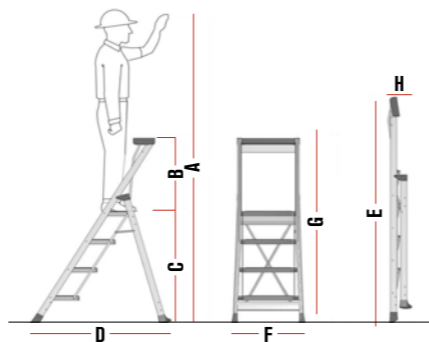

**faraone**

**Ampi gradini ad alta resistenza.**  
Wide high-resistance steps.

**Piano antiscivolo 25x40 cm e montante ergonomico.**  
Professional anti-slip platform 25x40 cm and ergonomic upright.

**Pratica e robusta vaschetta portaoggetti.**  
Practical and sturdy storage tray.